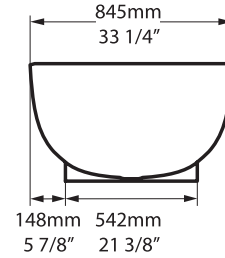

Napoli

NAP-N-xx-NO / NAP-N-LH-xx-OF / NAP-N-RH-xx-OF

Front view

Shown with K51 waste kit

*All measurements subject to +/-5% tolerance

l = 1900mm / 73 3/4"
w = 845mm / 33 1/4"
h = 503mm / 19 3/4"

.dwg | .dxf | .skp www.vandabaths.com

VA/1181/10/Jan19