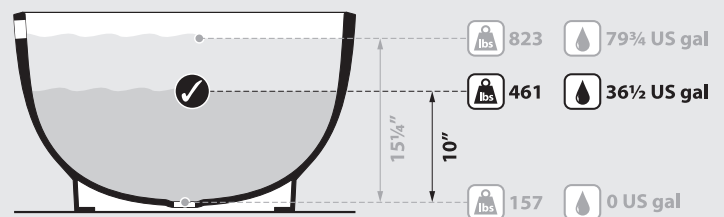

*All measurements subject to +/-5% tolerance

l = 1900mm / 73 3/4"
w = 845mm / 33 1/4"
h = 503mm / 19 3/4"