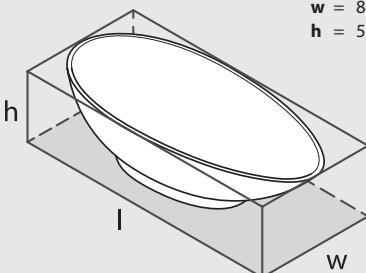

*All measurements subject to +/-5% tolerance

l = 1900mm / 73 3/4"
w = 845mm / 33 1/4"
h = 503mm / 19 3/4"