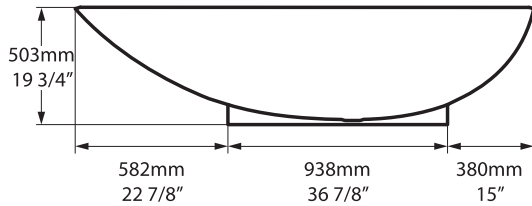

Napoli

NAP-N-xx-NO / NAP-N-LH-xx-OF / NAP-N-RH-xx-OF

Side view

Shown with K51 waste kit

*All measurements subject to +/-5% tolerance

l = 1900mm / 73 3/4"
w = 845mm / 33 1/4"
h = 503mm / 19 3/4"

.dwg | .dxf | .skp www.vandabaths.com

VA/1181/10/Jan19