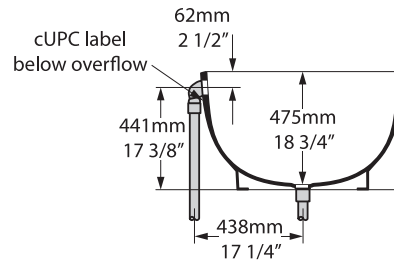

Section BB

Shown with K51 waste kit