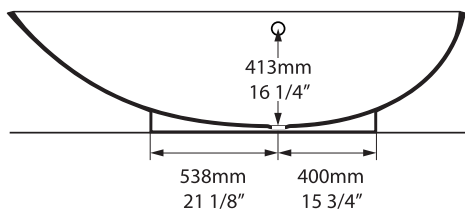

Napoli

NAP-N-xx-NO / NAP-N-LH-xx-OF / NAP-N-RH-xx-OF

Shown with K51 waste kit

Section AA

*All measurements subject to +/-5% tolerance

l = 1900mm / 73 3/4"
w = 845mm / 33 1/4"
h = 503mm / 19 3/4"

.dwg | .dxf | .skp www.vandabaths.com

VA/1181/10/Jan19